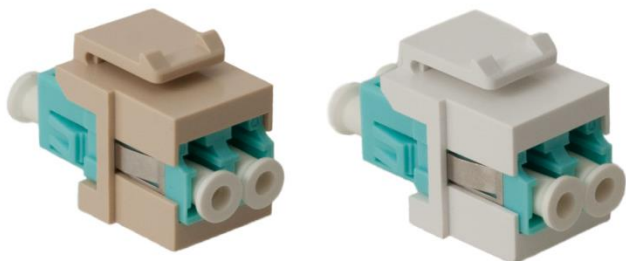

OM3 MM Duplex LC Fiber Optic Module

Package Includes:

- A. Duplex OM3 LC Fiber Optic Module, **1 Piece**
- B. Dust Cap, **4 Pieces**

Features and Benefits

- Adapter housing colors follow ANSI/TIA-568-C.3 suggested color identification scheme
- Viable solution for high speed data transmission and broadband internet
- Small form factor (SFF) adapter reduces space requirements by 50% over conventional fiber connectivity to fits into single port keystone openings
- Used to join duplex multimode fiber optic jumpers
- Compatible with all IC107 faceplates, inserts, surface mount boxes, and blank patch panels
- Compatible with all IC108 furniture faceplates, bezels, and surface mount boxes
- Used with ICC fiber optic products
- Dust Cap included
- Available in ivory and white

NOTE: UNLESS OTHERWISE SPECIFIED

1. Housing:
 - A. Material: ABS, UL 94V-0
 - B. Color (xx): IV-Ivory & WH-White
2. LC Adapter:
 - A. Material: Metal Sleeve
 - B. Color: Aqua
3. Dust Cap:
 - A. Material: Plastic
 - B. Color: White