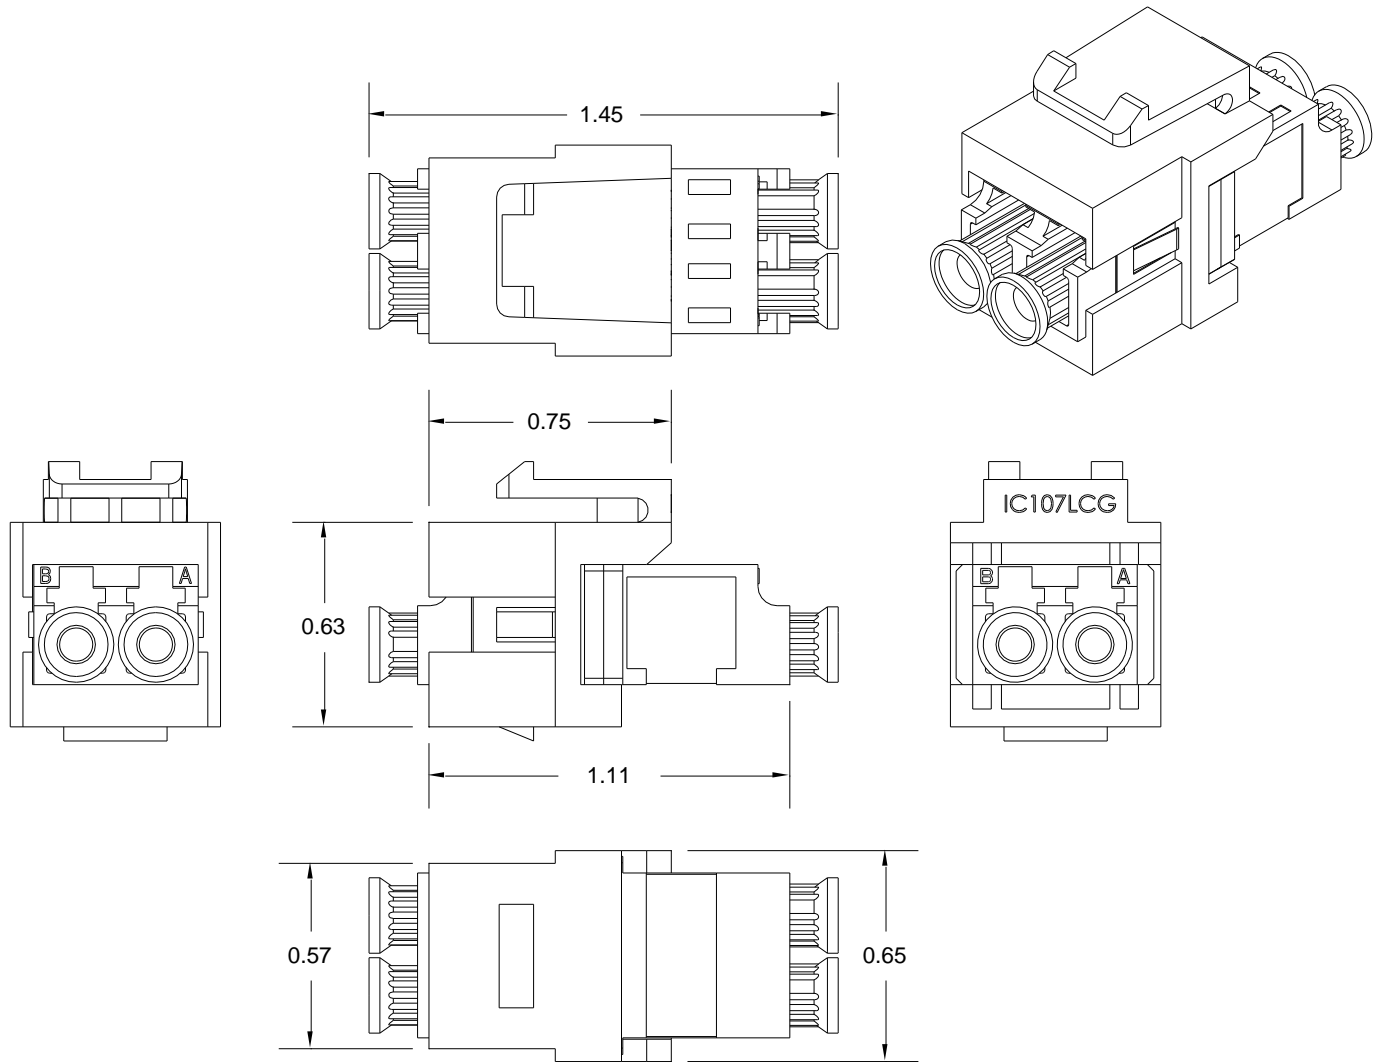

OM3 MM Duplex LC Fiber Optic Module

Package Includes:

- A. Duplex OM3 LC Fiber Optic Module, **1 Piece**
- B. Dust Cap, **4 Pieces**

Features and Benefits

- Adapter housing colors follow ANSI/TIA-568-C.3 suggested color identification scheme
- Viable solution for high speed data transmission and broadband internet
- Small form factor (SFF) adapter reduces space requirements by 50% over conventional fiber connectivity to fits into single port keystone openings
- Used to join duplex multimode fiber optic jumpers
- Compatible with all IC107 faceplates, inserts, surface mount boxes, and blank patch panels
- Compatible with all IC108 furniture faceplates, bezels, and surface mount boxes
- Used with ICC fiber optic products
- Dust Cap included
- Available in ivory and white

NOTE: UNLESS OTHERWISE SPECIFIED

1. Housing:
 - A. Material: ABS, UL 94V-0
 - B. Color (xx): IV-Ivory & WH-White
2. LC Adapter:
 - A. Material: Metal Sleeve
 - B. Color: Aqua
3. Dust Cap:
 - A. Material: Plastic
 - B. Color: White