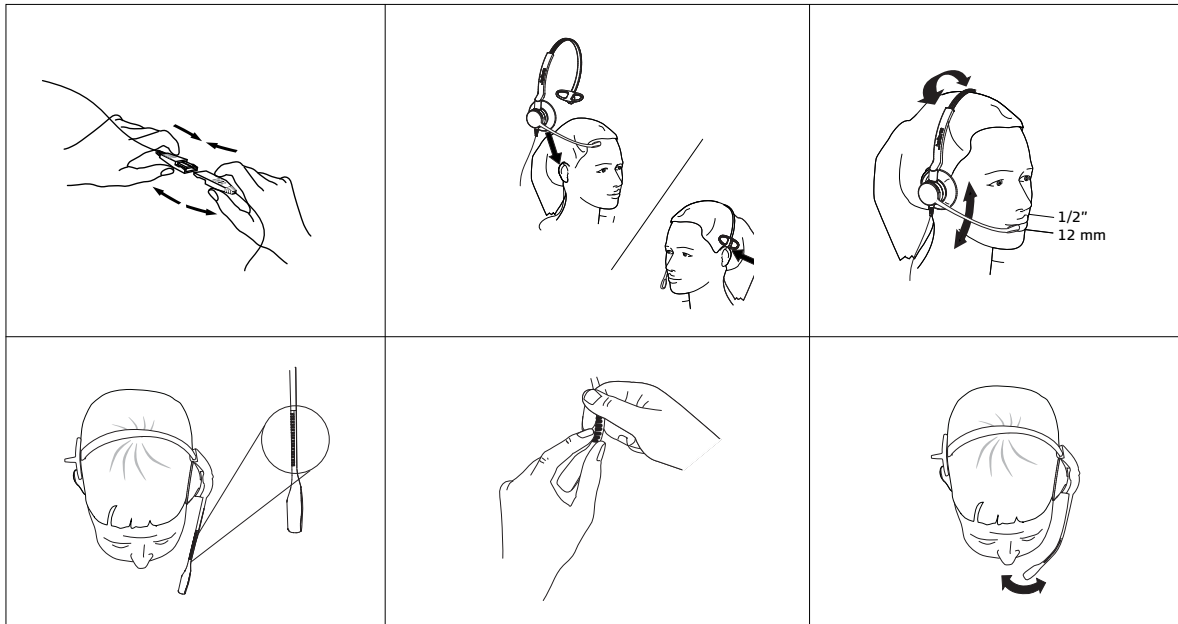

Jabra[®]
YOU'RE ON

Jabra BIZ™ 2300 headset QD Quick Start Guide

A BRAND BY

GN Netcom

JABRA[®] IS A REGISTERED TRADEMARK OF GN NETCOM A/S

CUSTOMER SUPPORT

EMEA

Web (for the latest support info and online User Manuals): www.jabra.com